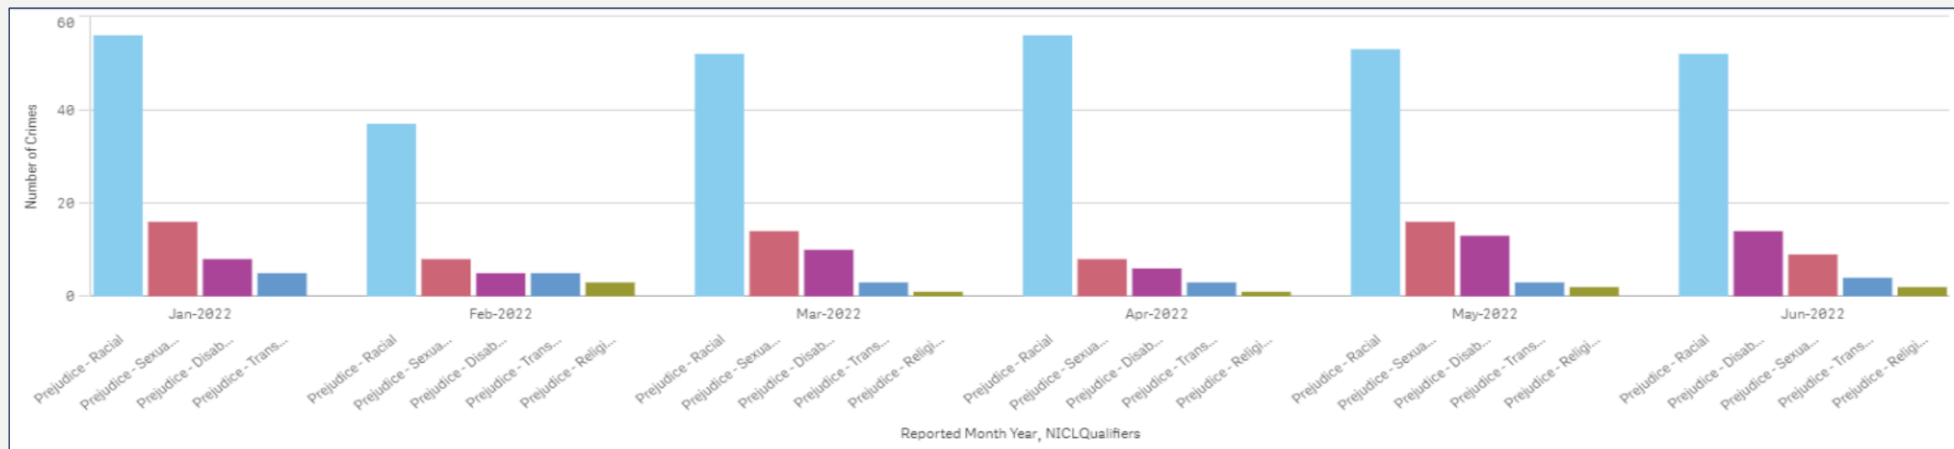

Performance – Hate Crime Overview

Force

Hate Crime is reporting as stable, with a slight loss of seasonality since the impact of Covid. Volumes are now reporting flatter across the year. Year on year reporting increases in Transgender and Sexual Orientation related hate which follows National trends.

Work by the Hate Crime Silver Scrutiny Panel on hate crime video to raise awareness of Hate Crime and how to report it, including details surrounding how the Criminal Justice System responds to it is ongoing. There is an increased focus on Out of Court Disposal outcomes relating to Hate Crimes.

Chippenham CPT

	Number of Crimes	Change (number)	Change (%)
Total	77	2	2.7%
Prejudice – Racial	52	10	23.8%
Prejudice – Sexual orientation	15	4	36.4%
Prejudice - Disability	12	-3	-20.0%
Prejudice - Religion	3	-1	-25.0%
Prejudice - Transgender	2	-2	-50.0%

Year on year comparison June 2021 to June 2022 (note: an individual crime can be tagged with more than one prejudice type e.g. sexual orientation & transgender)

Force Hate Crime (6 months to June 2022)